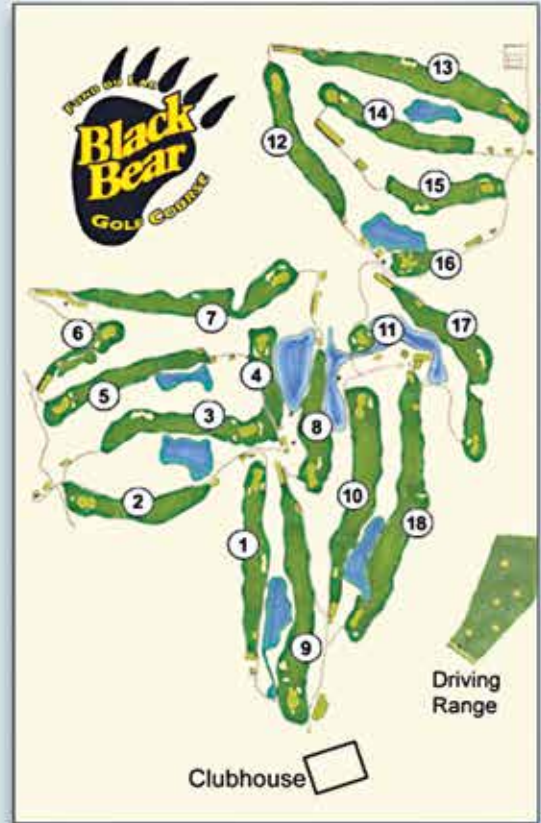

General
Membership

the Buffet
AT THE BEAR

SEVEN FIRES
STEAKHOUSE

SAGE DELI